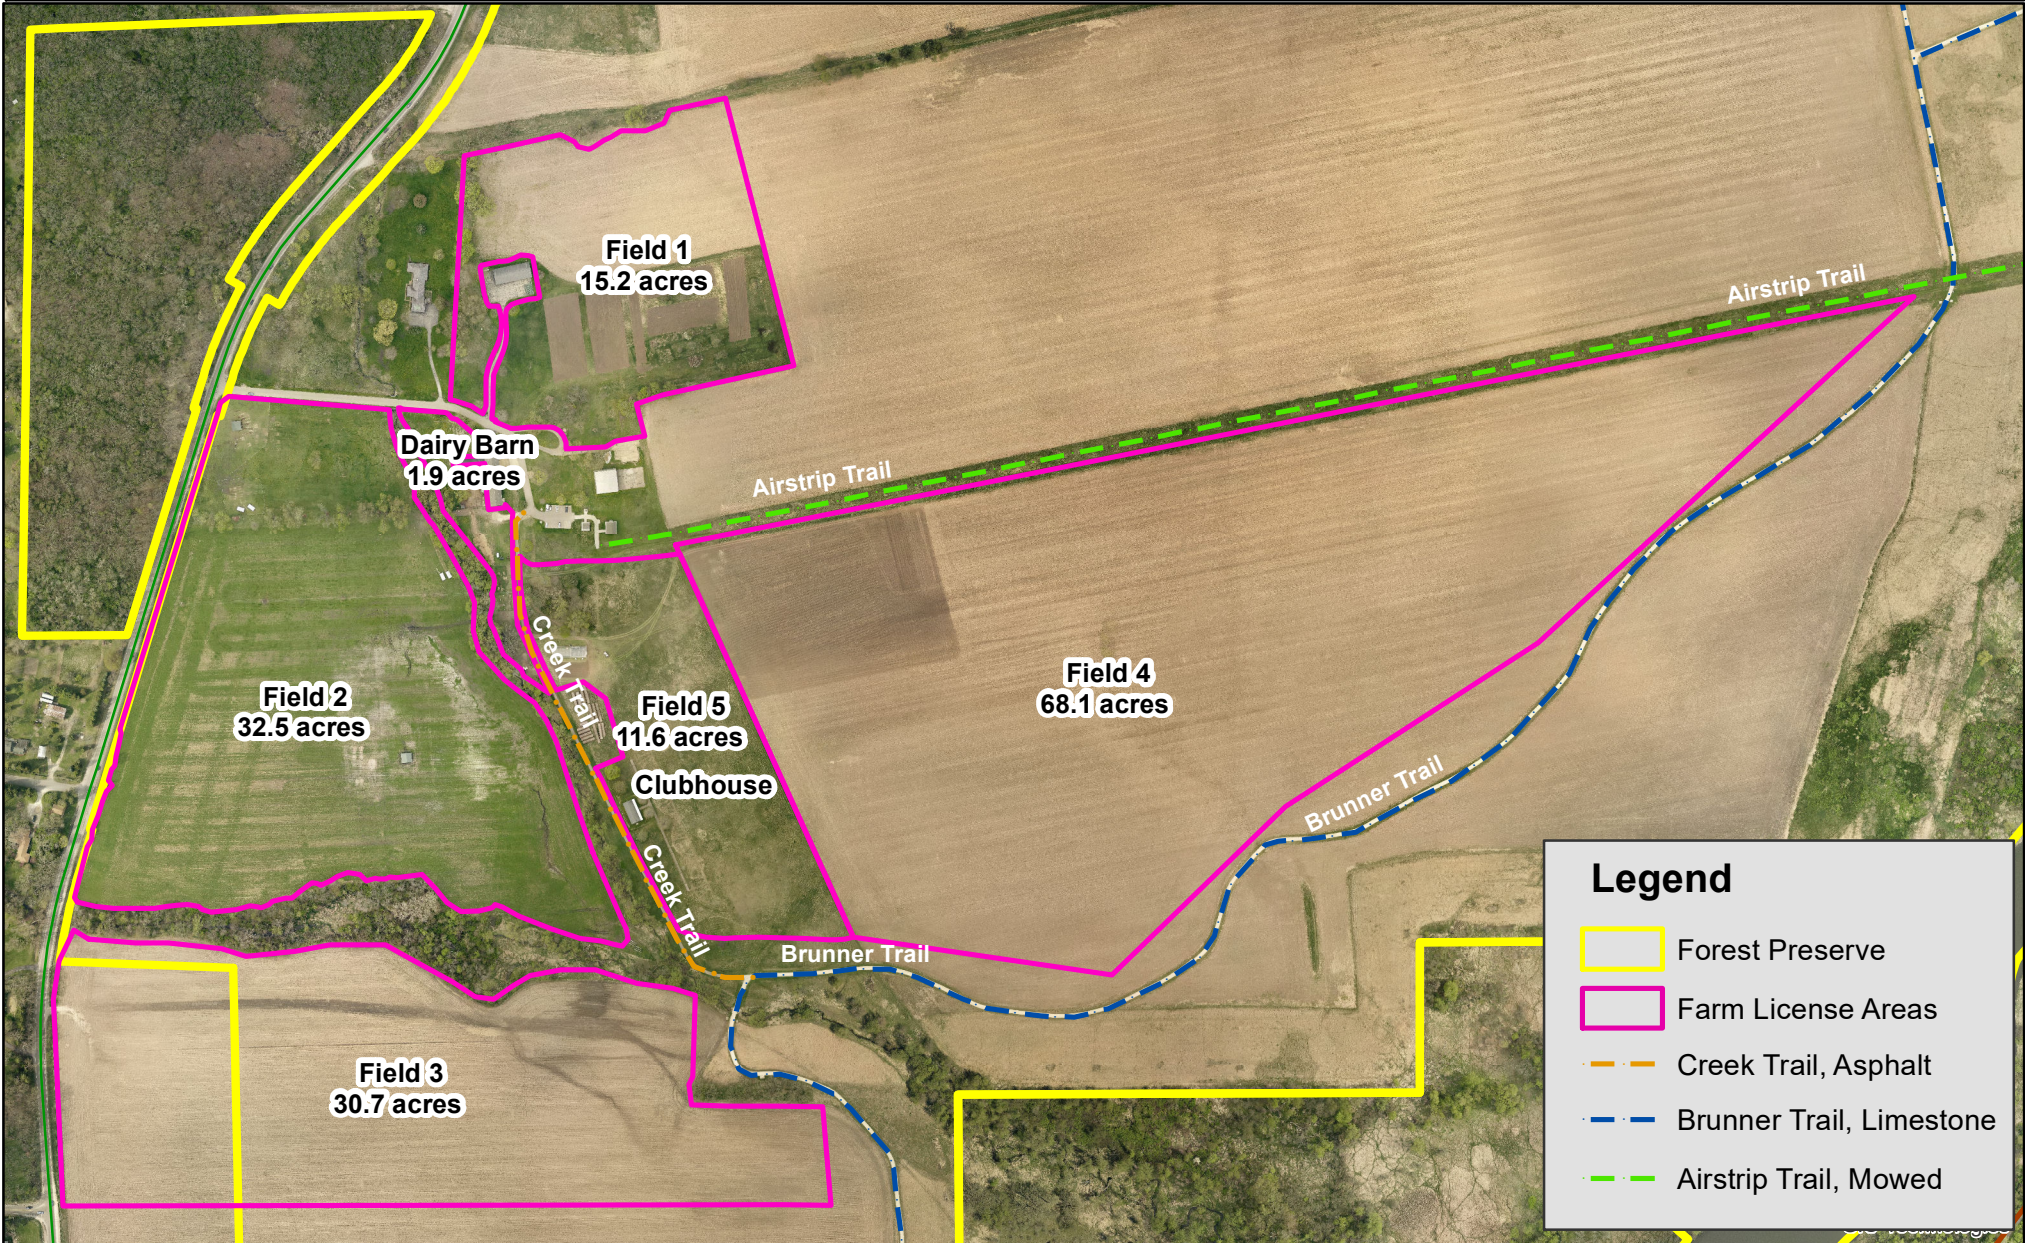

Attachment A
2025 Farm License Map
Brunner Family Forest Preserve
All Grass Farms
160 Acres

Legend

- Forest Preserve
- Farm License Areas
- Creek Trail, Asphalt
- Brunner Trail, Limestone
- Airstrip Trail, Mowed

0 287.5 575 1,150 Feet

Map Date: May2024 MB Aerial: 2023