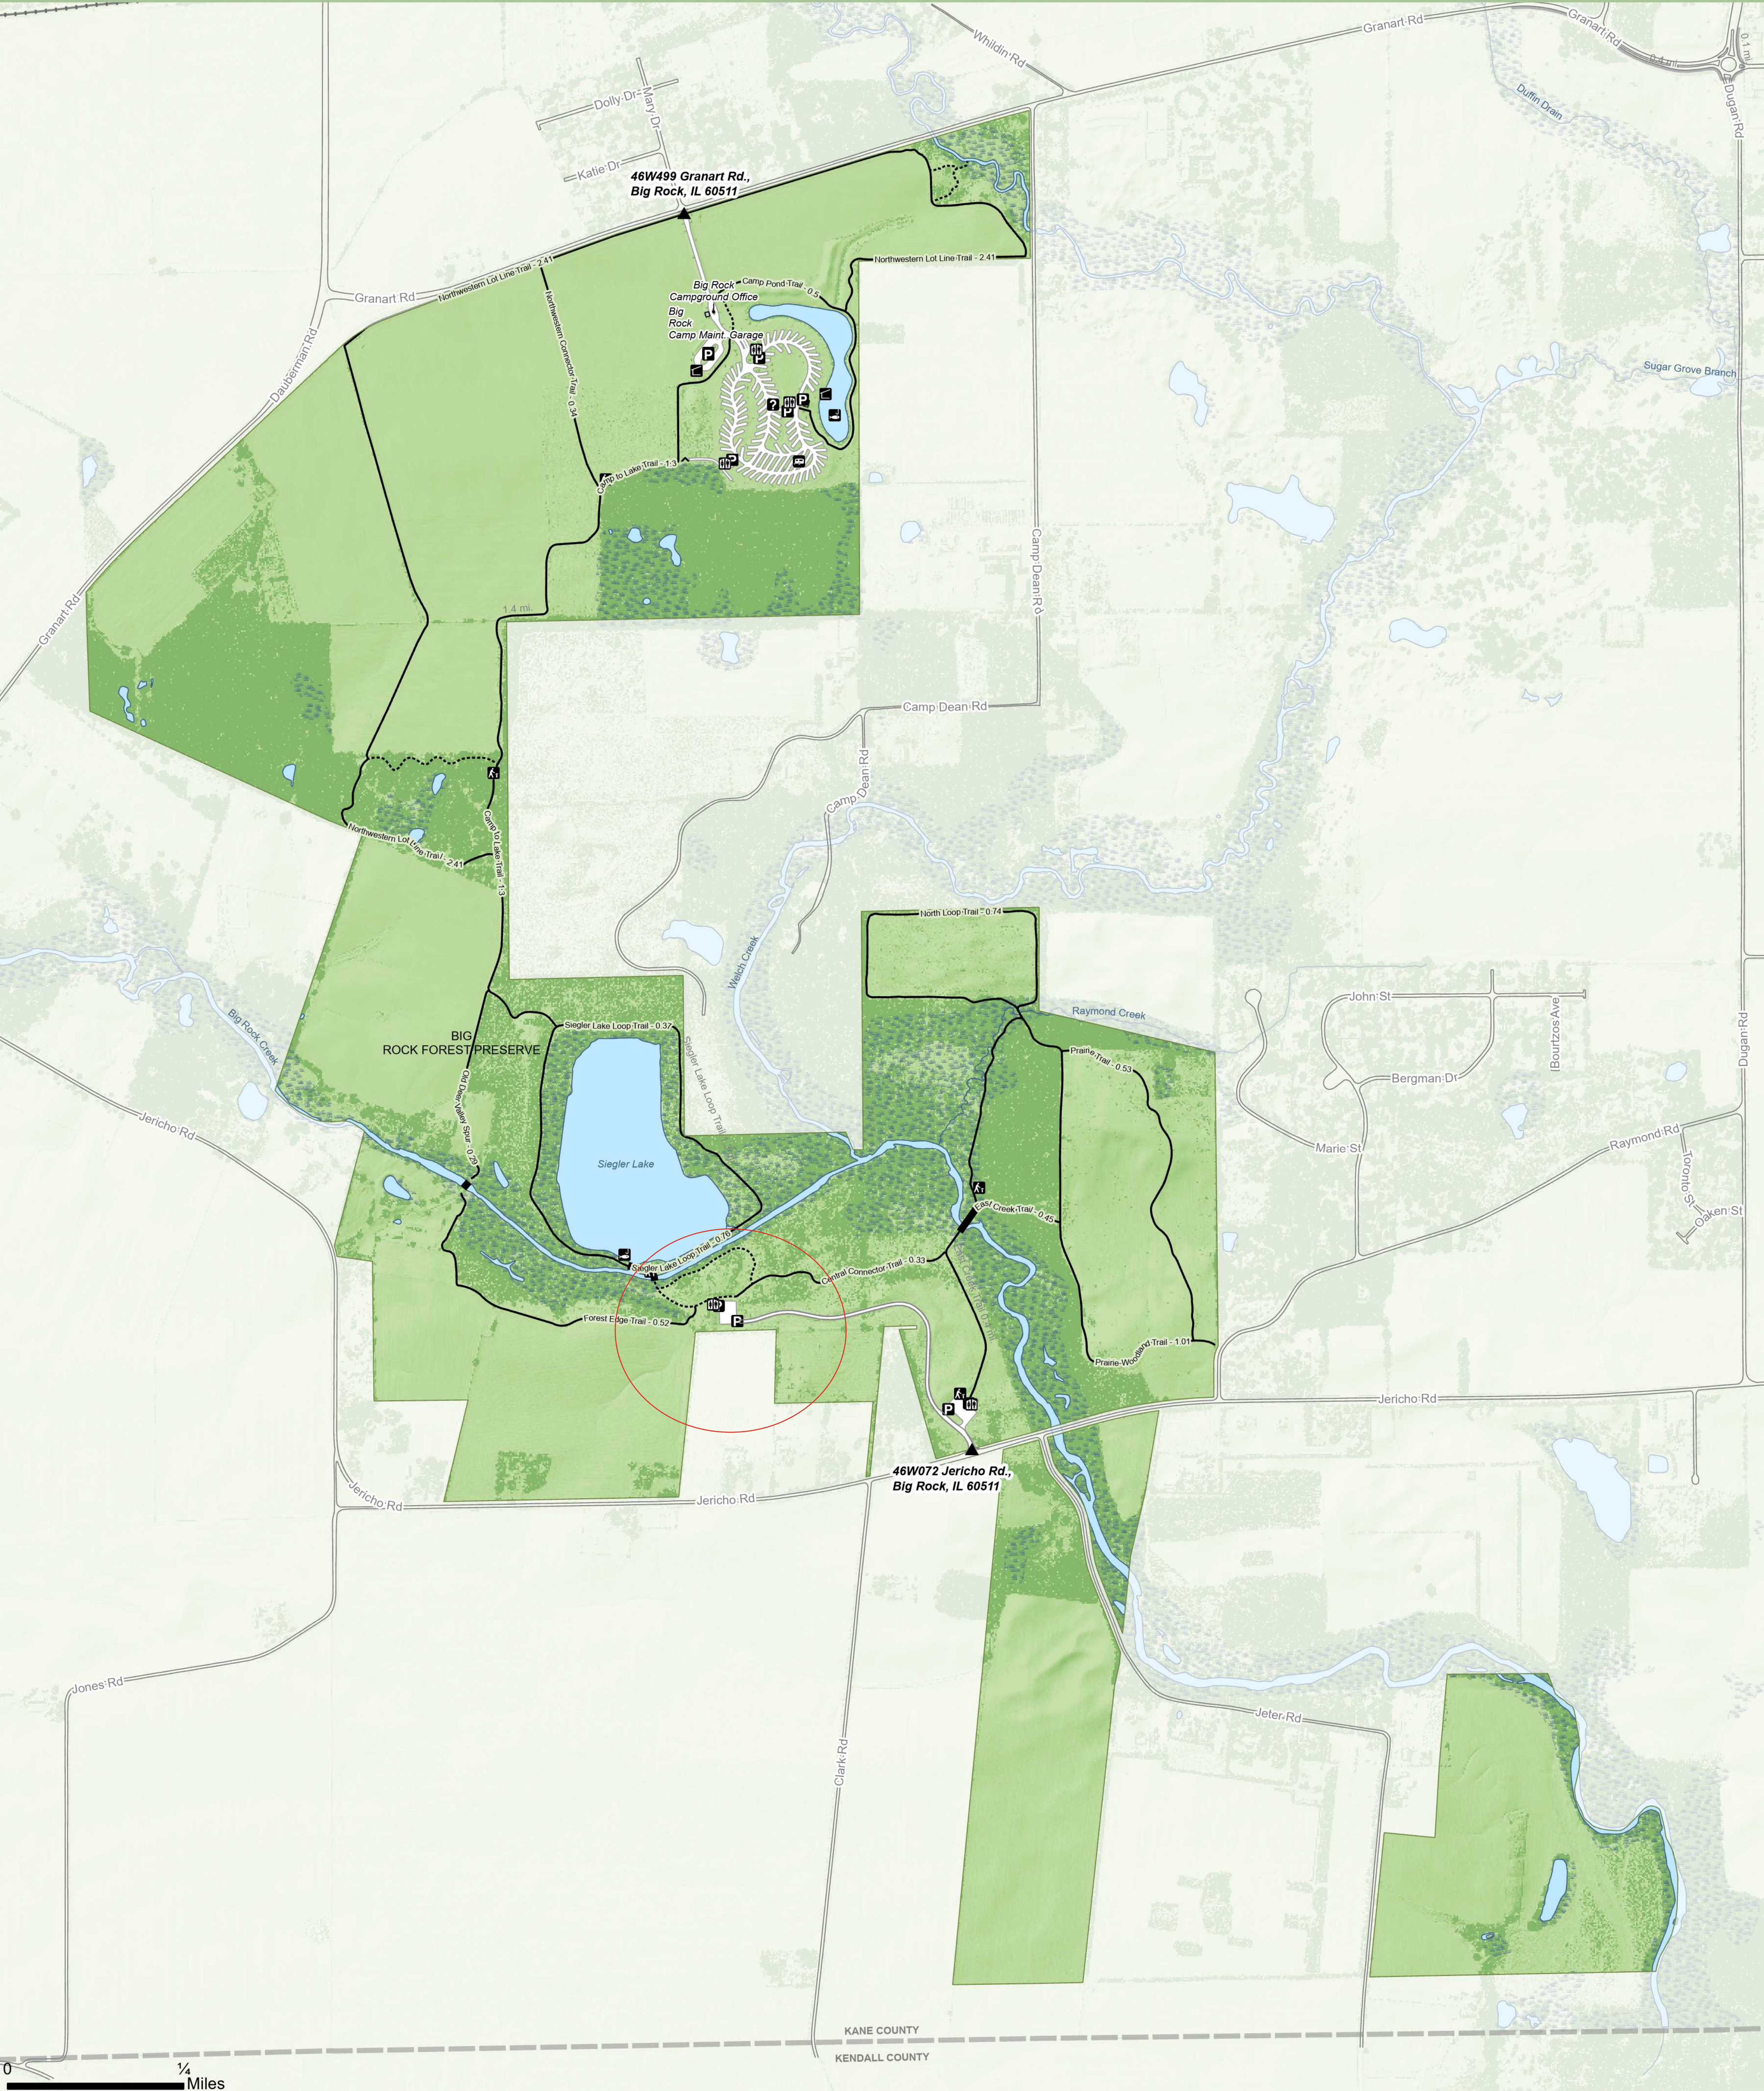

Big Rock Forest Preserve

46W072 Jericho Rd, Big Rock, IL 60511

0 1/4 Miles

Total Acres: 1,101
Trail Mileage: 9.54

- ▲ Preserve Entrance
- Ⓐ Interpretive Sign
- 📍 Kiosk
- 🅑 Parking
- 📄 Equestrian Trailer Parking
- 📄 RV Campground
- 📄 Fishing
- ⌆ Tent Campground
- Municipal/County Trails
- Bridges
- Forest Preserve Main Trails

Trail Name	Miles	Surface
Siegler Lake Loop Trail	0.76	Crushed Stone
Central Connector Trail	0.33	Mowed
Camp Pond Trail	0.5	Mowed
North Loop Trail	0.74	Mowed
Northwestern Lot Line Trail	2.41	Mowed
Northwestern Connector Trail	0.34	Mowed
Prairie Trail	0.53	Mowed
Prairie-Woodland Trail	1.01	Mowed
East Creek Trail	0.45	Crushed Stone
Siegler Lake Loop Trail	0.37	Mowed
Camp to Lake Trail	1.3	Crushed Stone
Old Deer Valley Spur	0.29	Crushed Stone
Forest Edge Trail	0.52	Mowed