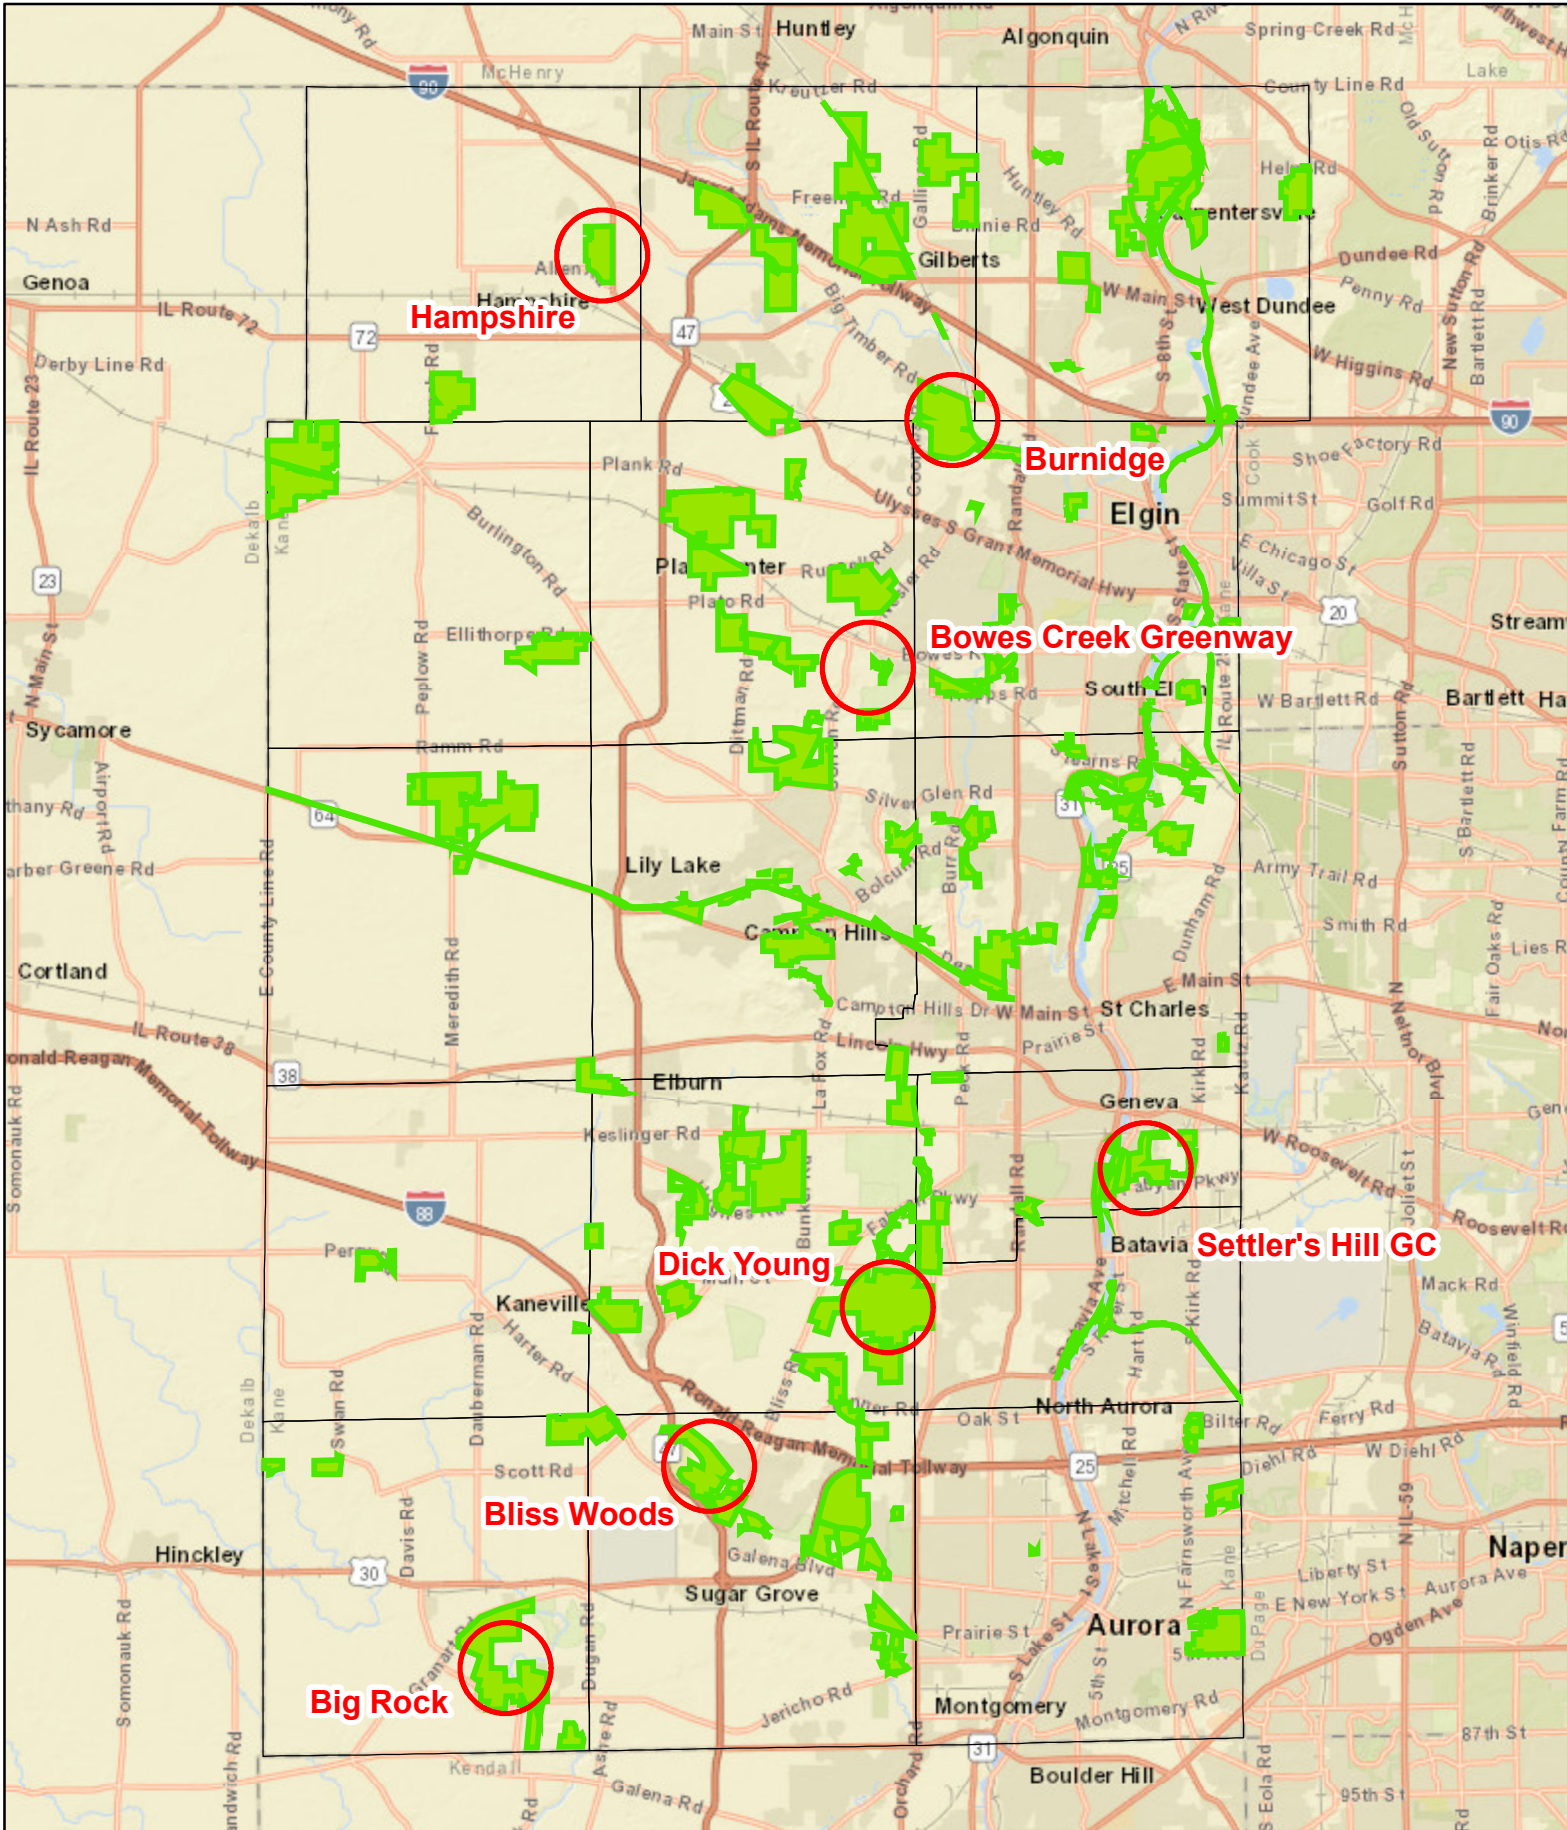

Woody Re-sprout Control Kane County Locator Map

0 2 4 8 Miles

Map Created August, 2025; ESRI Basemap