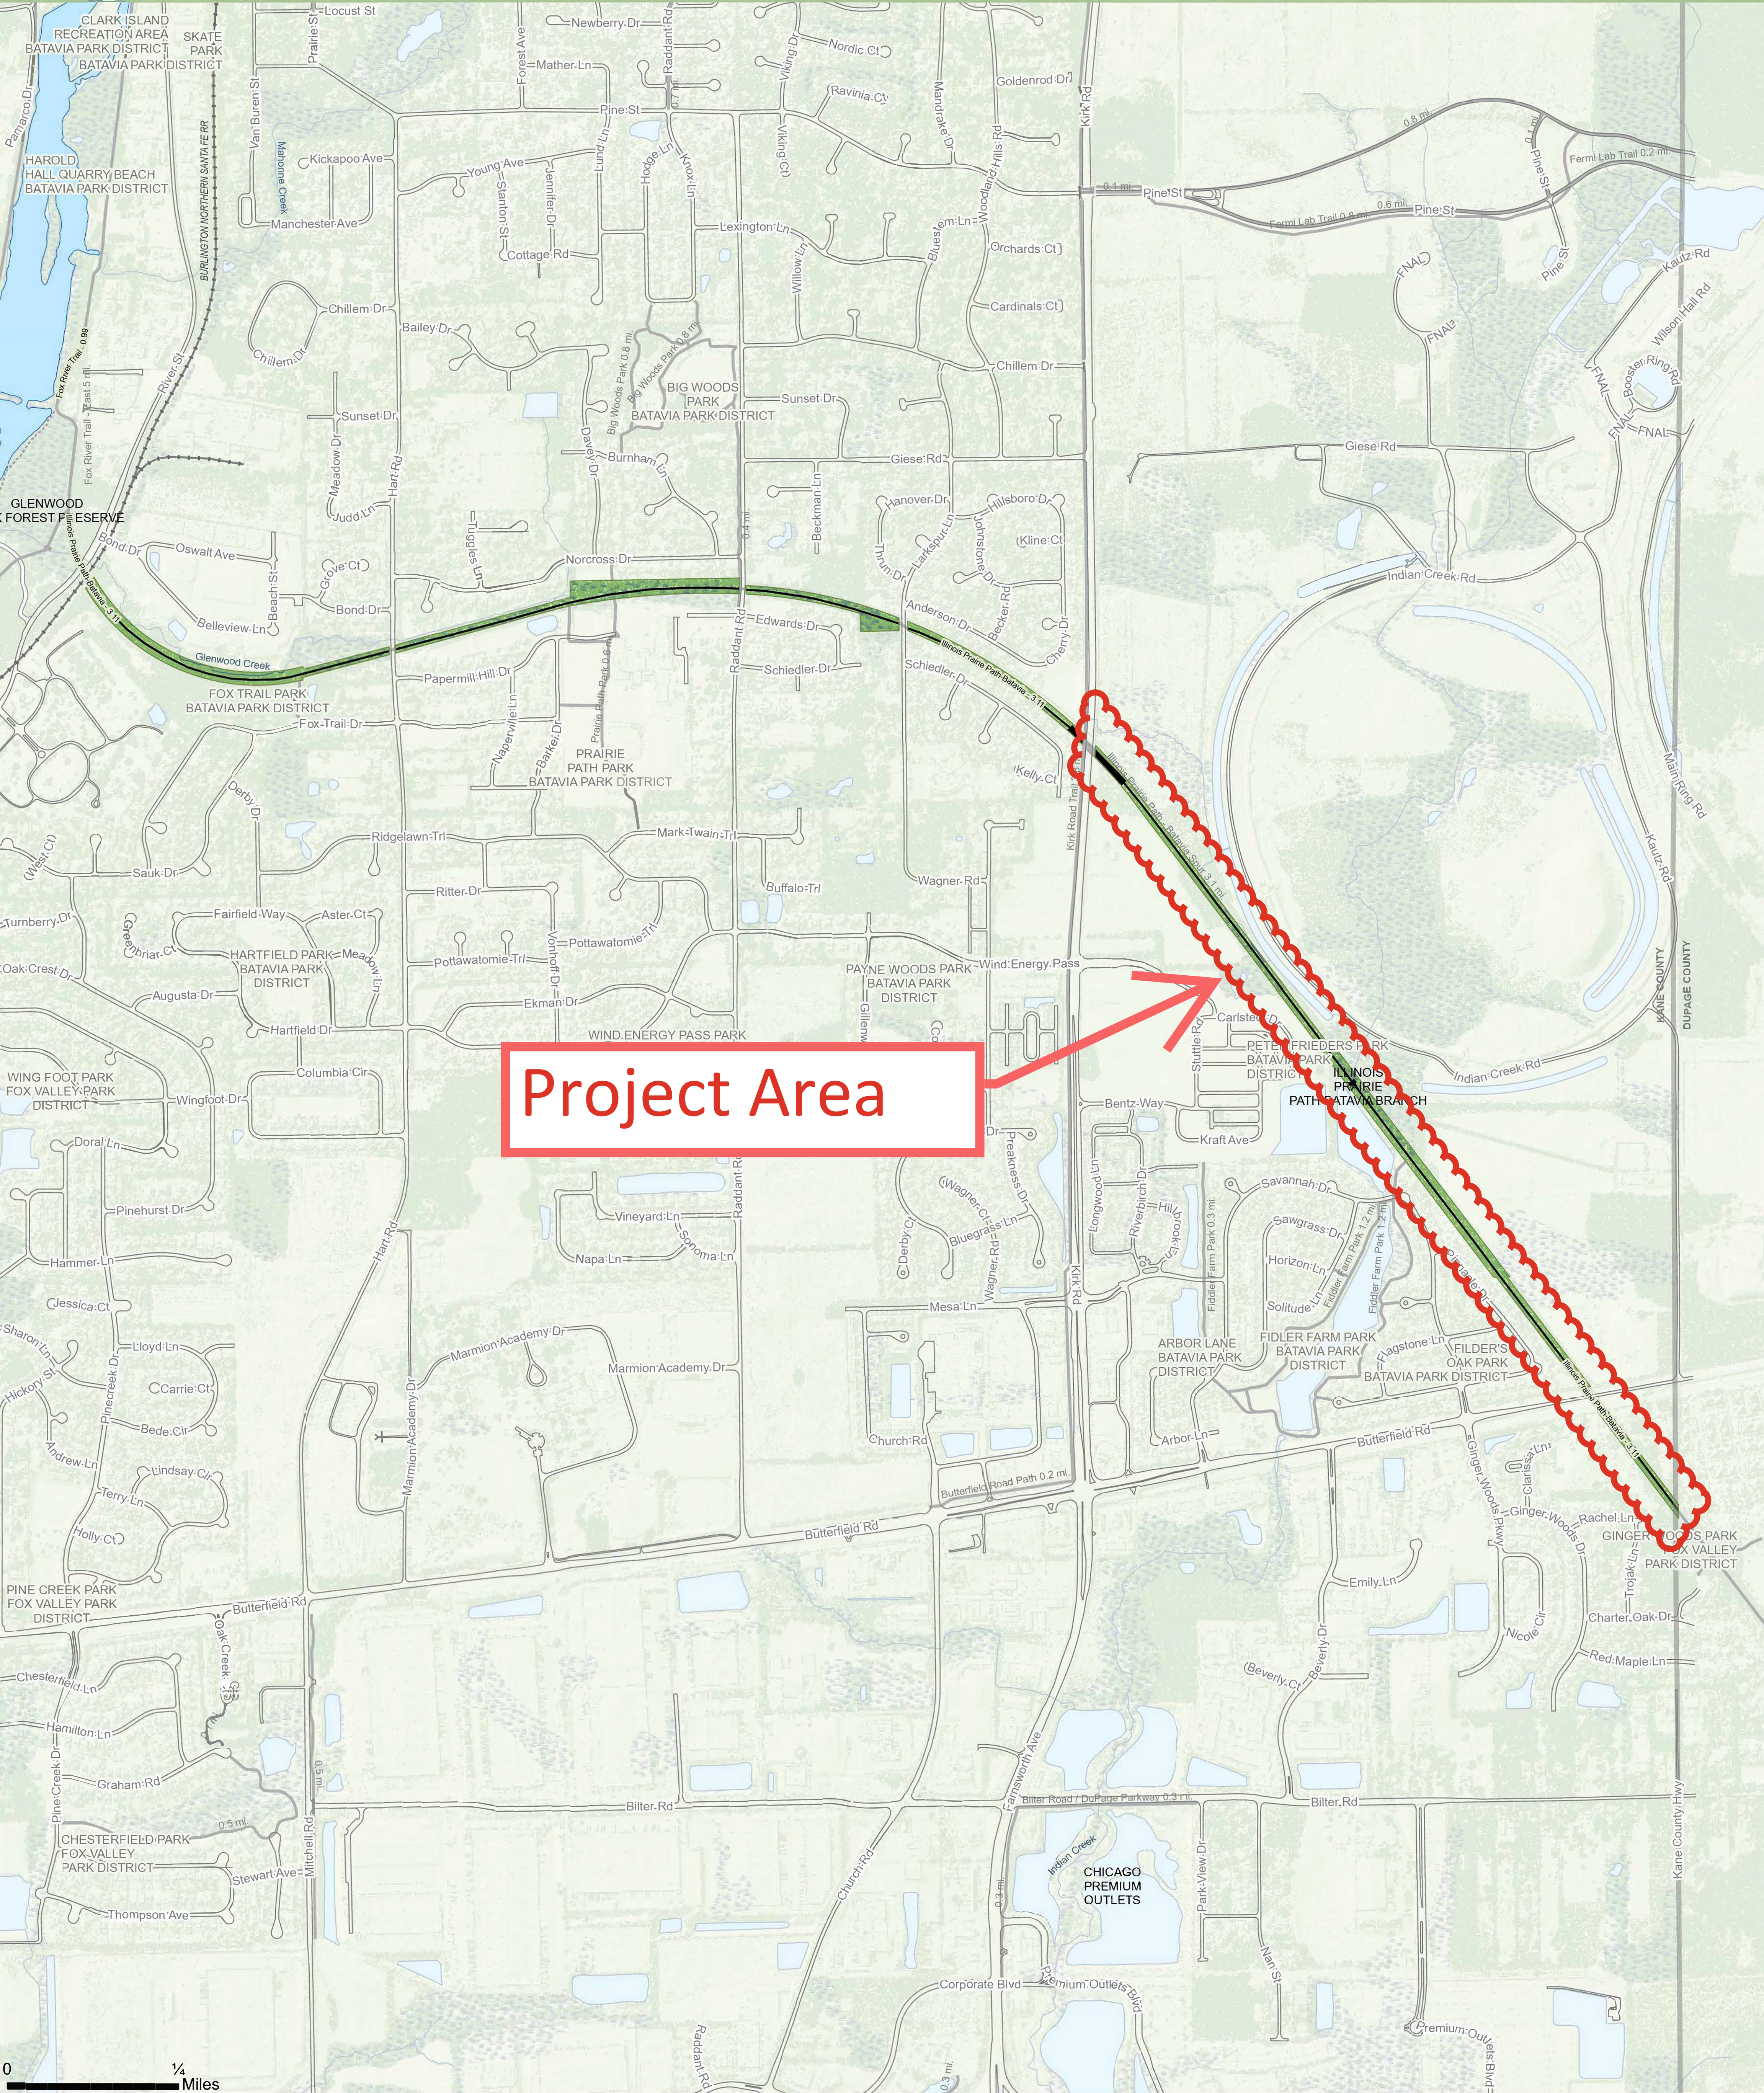

Illinois Prairie Path-Batavia Branch

IL Route 25-Butterfield Road, Batavia, IL 60510

Project Area

- Municipal/County Trails
- Bridges
- Forest Preserve Main Trails

Trail Name	Miles	Surface
Illinois Prairie Path-Batavia	3.11	Asphalt

Total Acres: 29
Trail Mileage: 3.11