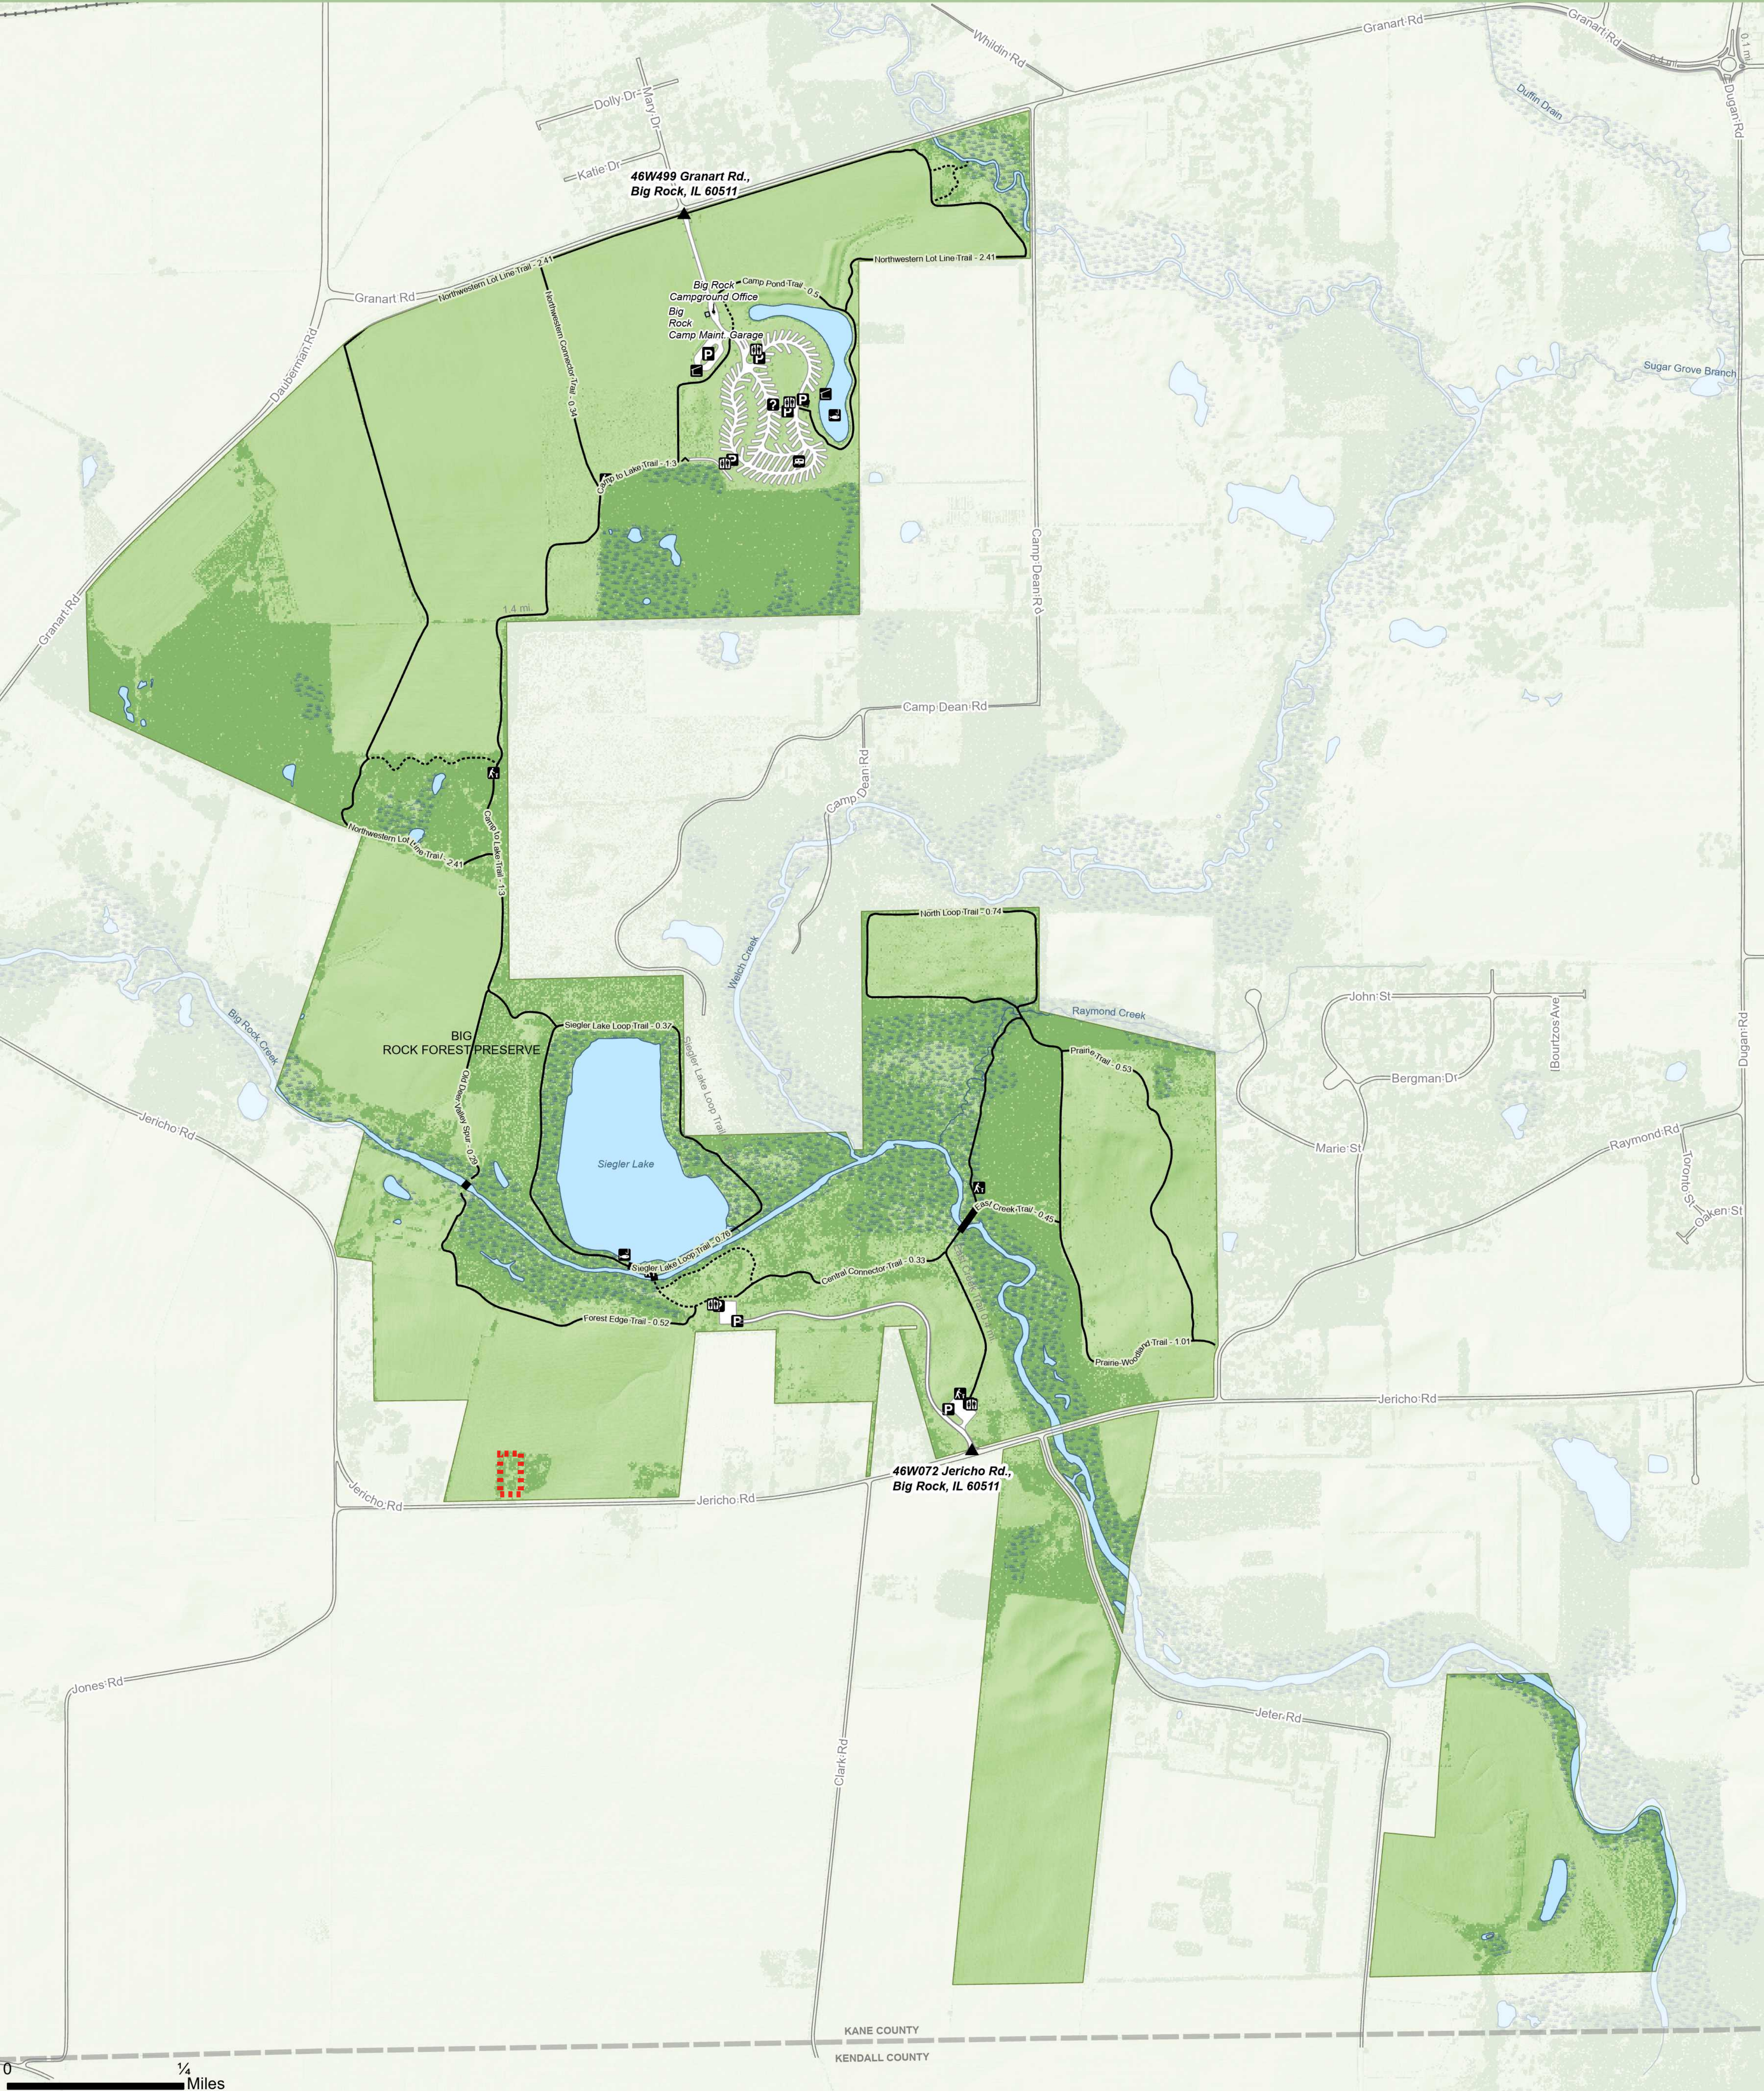

Big Rock Forest Preserve

46W072 Jericho Rd, Big Rock, IL 60511

▲ Preserve Entrance
 ⓘ Interpretive Sign
 ⓘ Kiosk
 ⓘ Parking
 ⓘ Equestrian Trailer Parking
 ⓘ RV Campground
 ⓘ Fishing
 ^ Tent Campground
 — Municipal/County Trails
 — Bridges
 — Forest Preserve Main Trails

Total Acres: 1,101
 Trail Mileage: 9.54

Trail Name	Miles	Surface
Siegler Lake Loop Trail	0.76	Crushed Stone
Central Connector Trail	0.33	Mowed
Camp Pond Trail	0.5	Mowed
North Loop Trail	0.74	Mowed
Northwestern Lot Line Trail	2.41	Mowed
Northwestern Connector Trail	0.34	Mowed
Prairie Trail	0.53	Mowed
Prairie-Woodland Trail	1.01	Mowed
East Creek Trail	0.45	Crushed Stone
Siegler Lake Loop Trail	0.37	Mowed
Camp to Lake Trail	1.3	Crushed Stone
Old Deer Valley Spur	0.29	Crushed Stone
Forest Edge Trail	0.52	Mowed