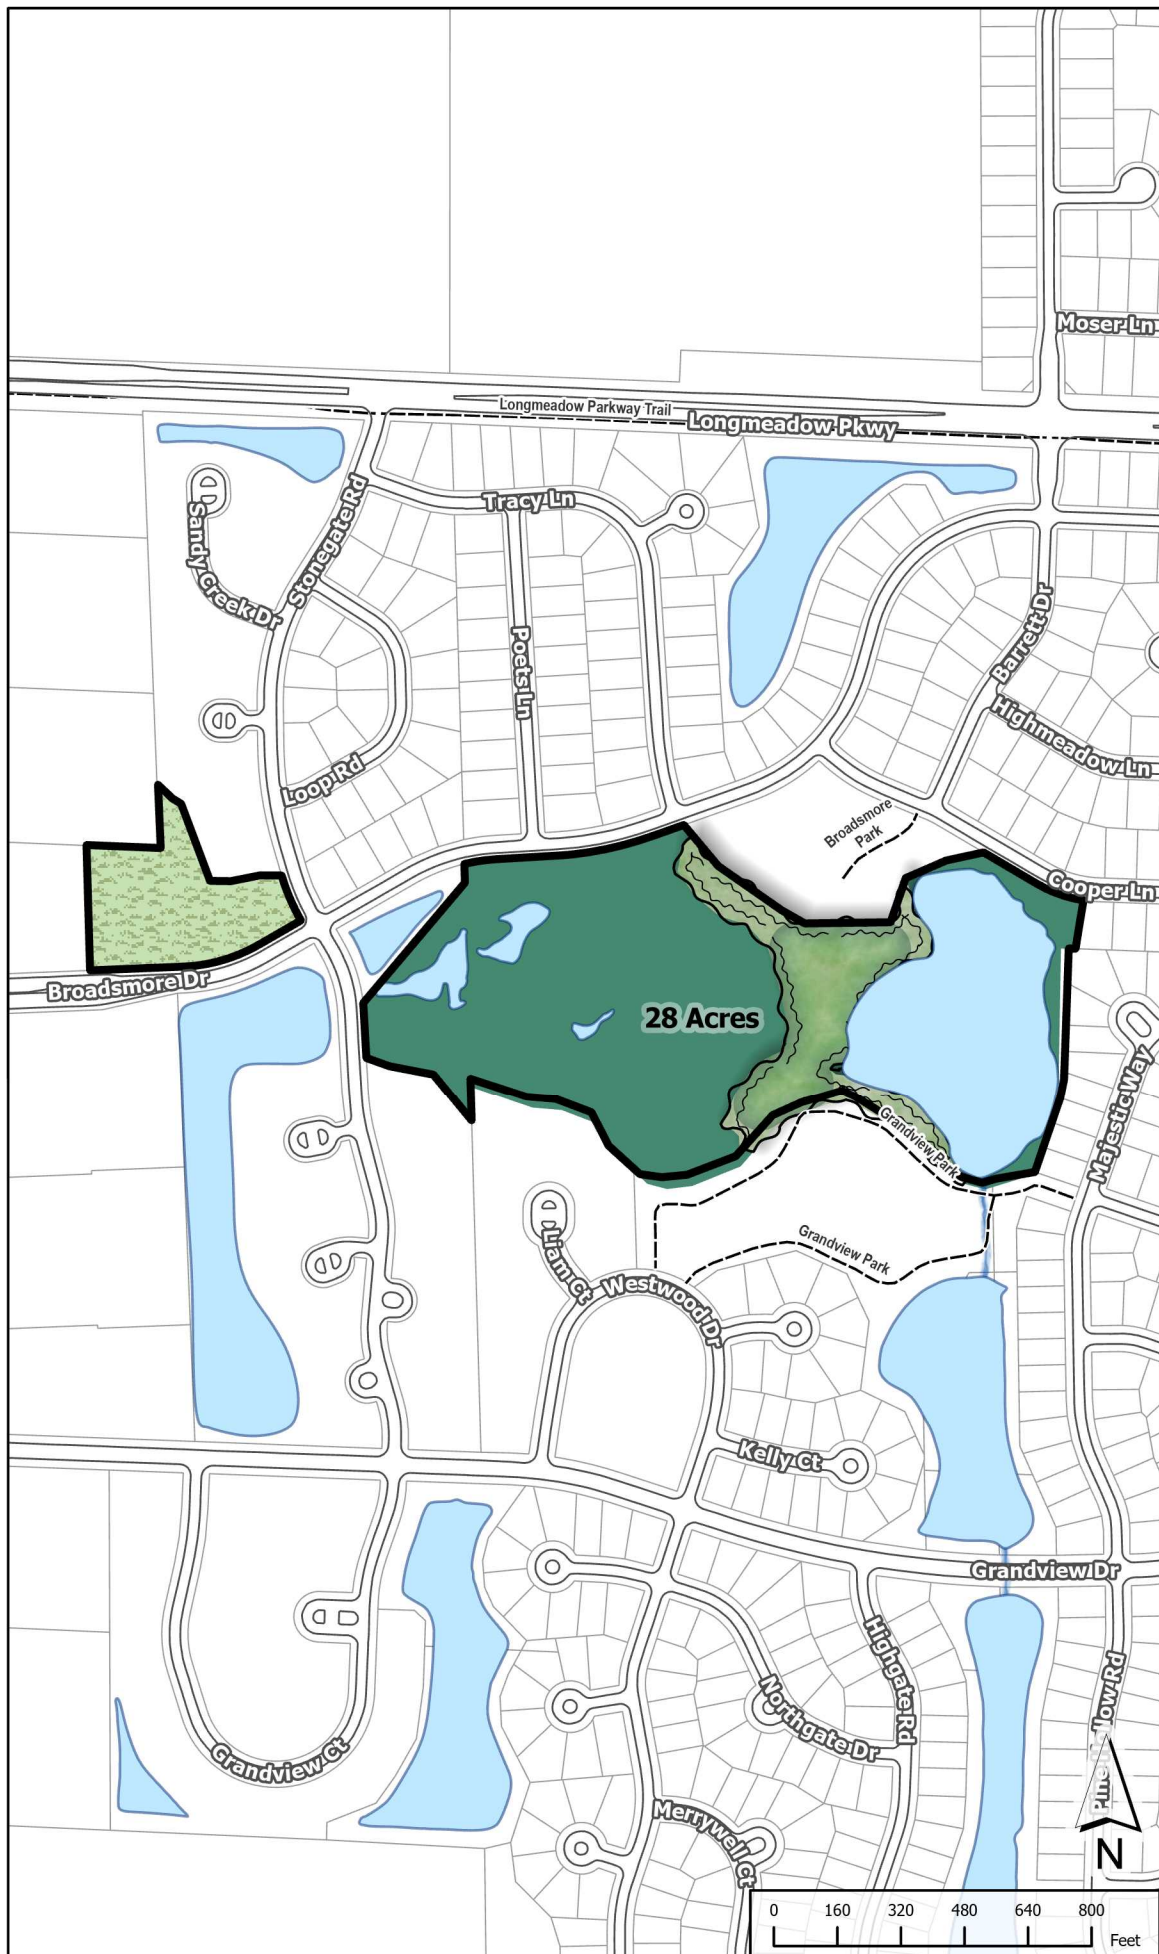

# Willoughby Farms

- Entrance
- Model Aircraft/Drone Field
- Equestrian Area
- Off-Leash Dog Area
- RV Campground
- Camp Sites
- Forest Preserve Road
- Forest Preserve Boundary
- Grassland
- Wetland
- Woodland
- Kane County Bike Trails

Broadsmore & Stonegate  
West Dundee, IL 60118

Information: (630) 232-5980  
www.kaneforest.com  
Hours: Daily, Sunrise-Sunset

Updated 1/24/2023