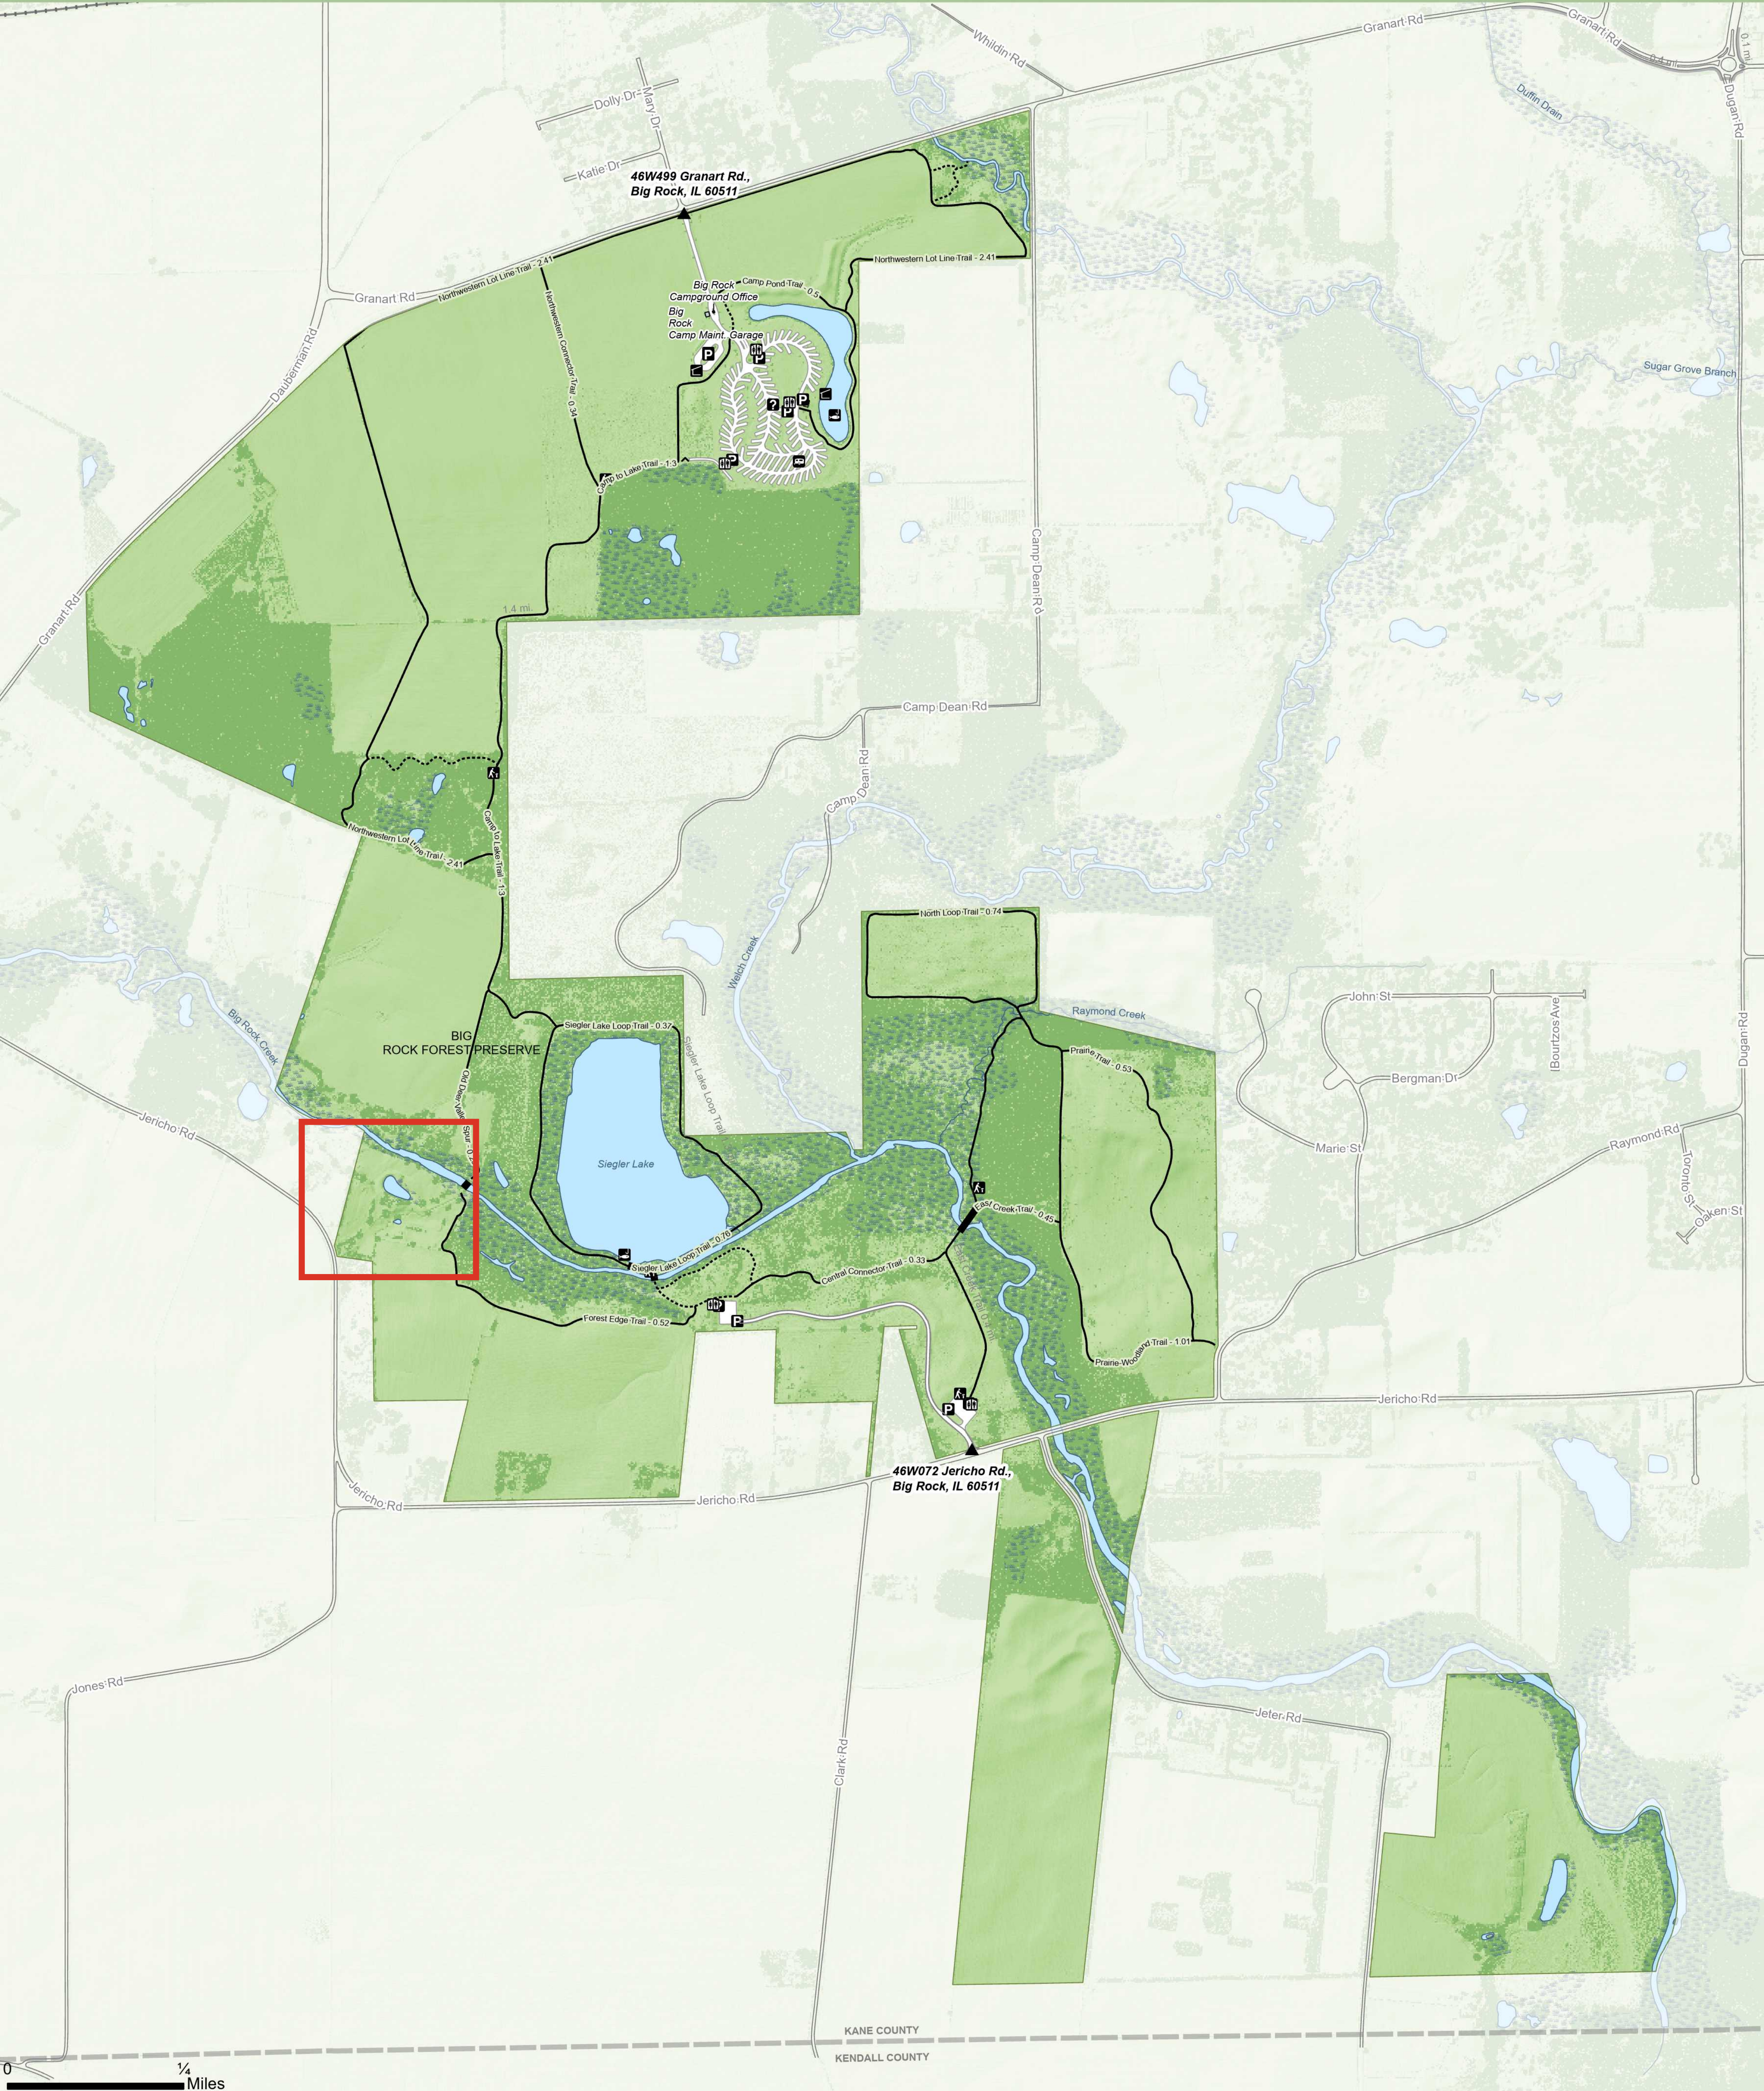

# Big Rock Forest Preserve

46W072 Jericho Rd, Big Rock, IL 60511

  
 Total Acres: 1,101  
 Trail Mileage: 9.54  

-  Preserve Entrance
-  Interpretive Sign
-  Kiosk
-  Parking
-  Equestrian Trailer Parking
-  RV Campground
-  Fishing
-  Tent Campground
-  Municipal/County Trails
-  Bridges
-  Forest Preserve Main Trails

Trail Name	Miles	Surface
Sieglar Lake Loop Trail	0.76	Crushed Stone
Central Connector Trail	0.33	Mowed
Camp Pond Trail	0.5	Mowed
North Loop Trail	0.74	Mowed
Northwestern Lot Line Trail	2.41	Mowed
Northwestern Connector Trail	0.34	Mowed
Prairie Trail	0.53	Mowed
Prairie-Woodland Trail	1.01	Mowed
East Creek Trail	0.45	Crushed Stone
Sieglar Lake Loop Trail	0.37	Mowed
Camp to Lake Trail	1.3	Crushed Stone
Old Deer Valley Spur	0.29	Crushed Stone
Forest Edge Trail	0.52	Mowed